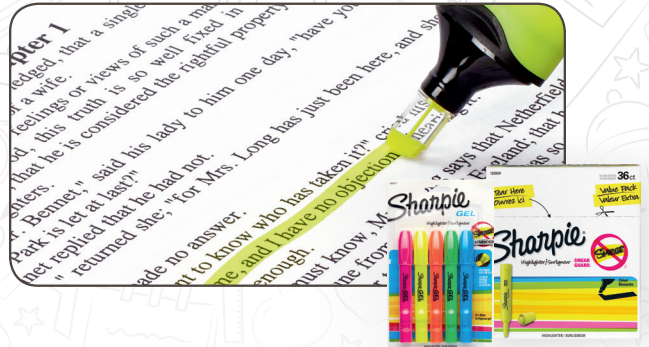

Highlighters

SPR Item #	Description
SAN24415PP	Sharpie Liquid Highlighters, Chisel Tip, Assorted Colors, 10 Count
SAN1920938	Sharpie Tank Style Highlighters, Chisel Tip, Fluorescent Yellow, Box of 36
SAN27025	Sharpie Accent Pocket-Style Highlighters, Fluorescent Yellow, 12 Count
SAN28101	Sharpie Accent Retractable Highlighters, Assorted, 8 Count
SAN1912769	Sharpie Clear View Highlighters, Assorted Colors, 4 Count
SAN1950749	Sharpie Clear View Stick, Assorted, 4 Pack
SAN1966798	Sharpie Clear View Stick, Assorted, 8 Pack
SAN1803277	SharpieGel Highlighter, Assorted Colors, 5 Count